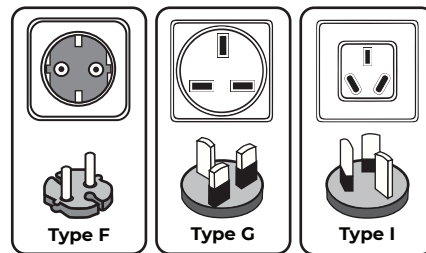

Other Supplemental Heat

BedBug Eradicator | Hospitality | Property Management | Shelters/HUD | Construction sites | Barns | Restoration & Remediation | Garages | Shops | Greenhouses | Out Buildings | Crawl Spaces | Attics | Workout Rooms | Grow Houses | Cruise Ships | Cargo Ships | International

Visit www.tri-flo.com for pricing details. Feel free to reach out to us via phone to discover how we can assist you in effectively managing your bed bug problems while saving money.

341 1st Street, Unit D-1, P.O. Box 686 Mead, CO 80542
www.tri-flo.com
Phone: (303) 532-2494