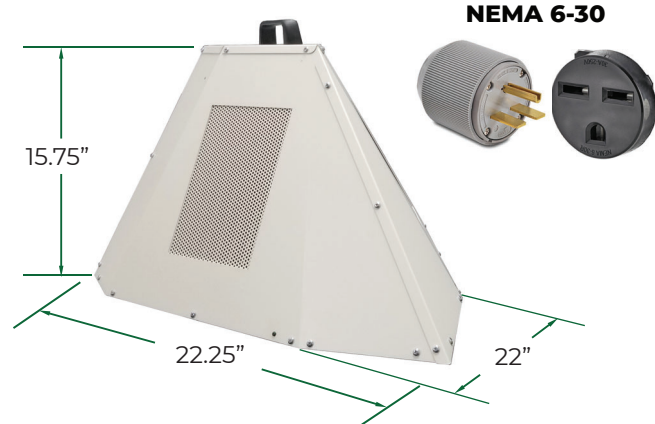

## ER5000 Heater

- Heat Produced: 17,100 BTUs
- Heat Elements: 2 elements
- Wattage: 5,000
- Fuel: Electric
- Power Requirements: 220V 30-amp circuit
- Plug: NEMA 6-30P
- Total AMPS: 20.8
- Fan speed: 850 CFM
- Internal Fan: 1 speed
- Temperature: 72°F to 155°F (22°C to 68°C)
- Dimensions (inches): 22 x 22.25 x 15.75
- Dimensions (mm): 559 x 565 x 400
- Weight: 33 lbs. (15 kg.)
- Adjustable Thermostat: Yes
- Power cord Length: Attached 7 ft.
- Safety: No CO2 emissions
- Warranty: 5-Year Limited
- Standards: ETL Listed and CE Mark
- Made: USA

## Fan

- Volts/Cycle: 115V / 60 Hz
- Power: 1.6A
- Operating Positions: 360°
- Dimensions (inches): 18.6 x 9.2 x 19.4
- Cord: 20 feet
- Stackable: Yes
- Model and color may vary (see website for return policy)
- Warranty: 1 Year Limited (must go onto Fan website to warrant)
- Motor: 1/4HP
- Rated Airflow: 1,720 CFM
- Speeds: Variable Speed Control
- Weight: 17.6 lbs. ( kg.)
- Rack/Stand: Included
- Built-in daisy chair power outlet